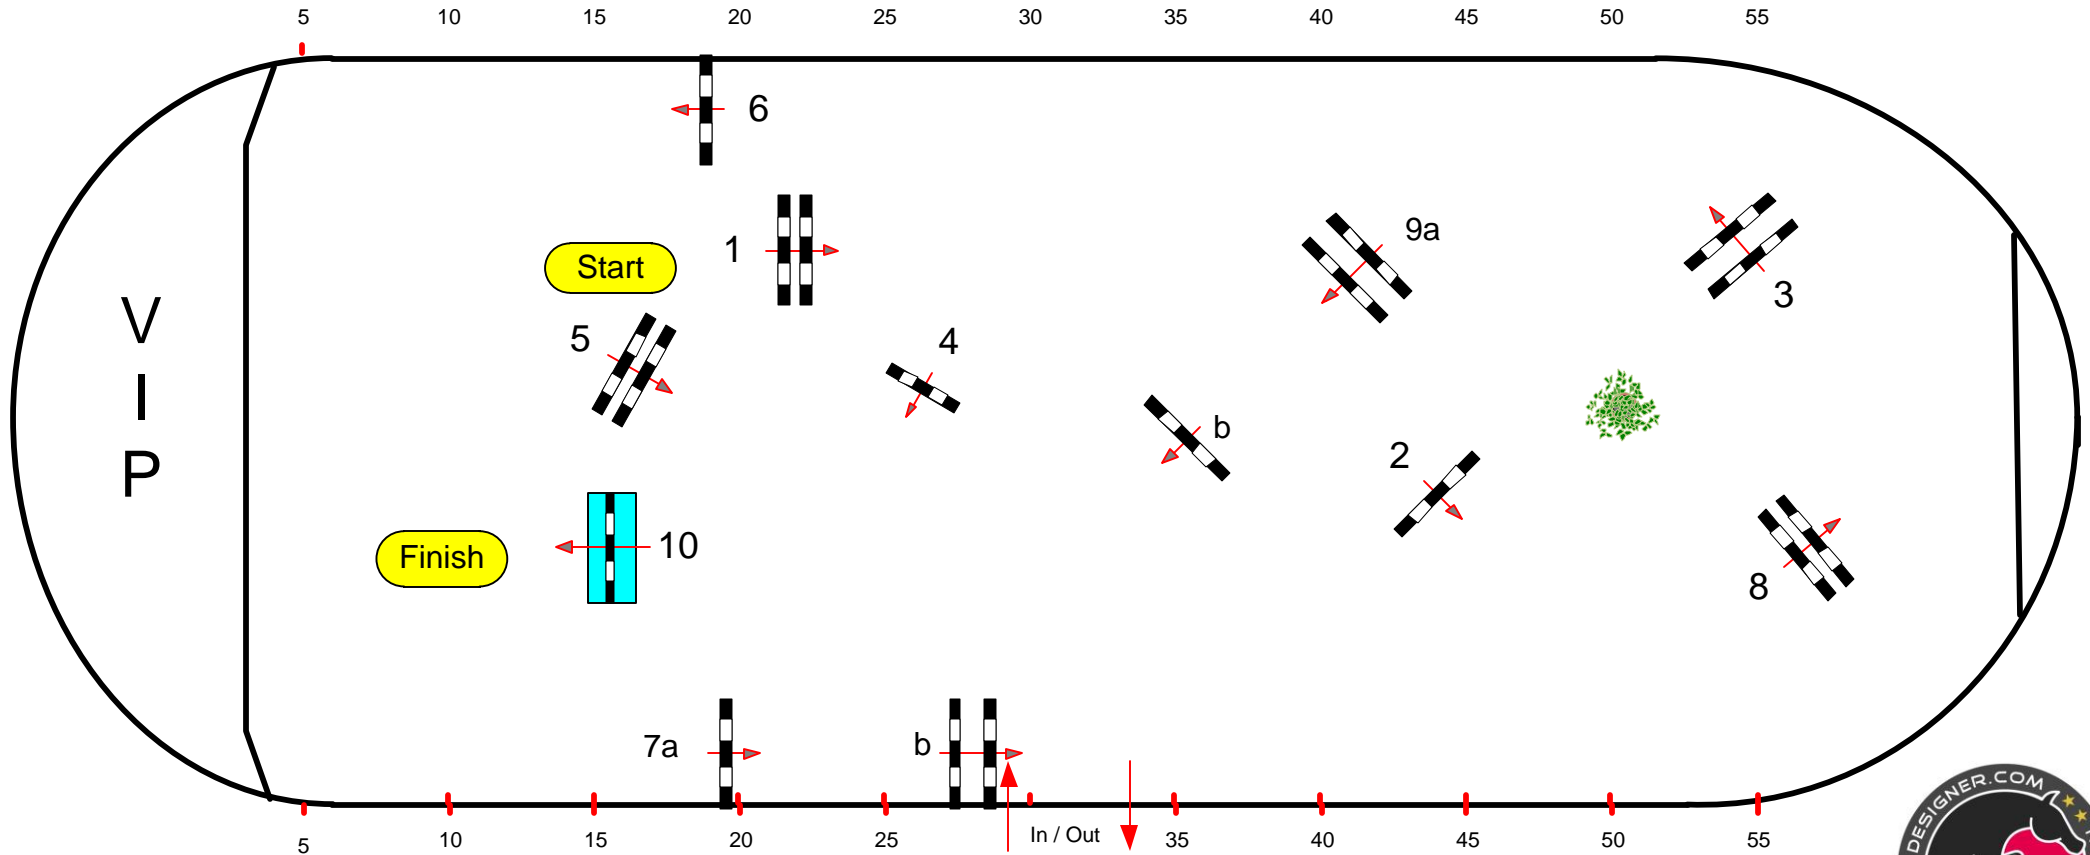

Table: A	Speed: 350 m/min	Obstacles: 10	1st Jump-off: 0 m	2nd Jump-off: 0 m
National RG:	Length: 345 m	Efforts: 12	Length: 0 m	Length: 0 m
FEI RG / Art. 238.2.1	Time allowed: 60 sec	Penalty sec:	Time allowed: 0 sec	Time allowed: 0 sec
Height: 1,35 m	Time limit: 120 sec	Closed combination:	Time limit: 0 sec	Time limit: 0 sec