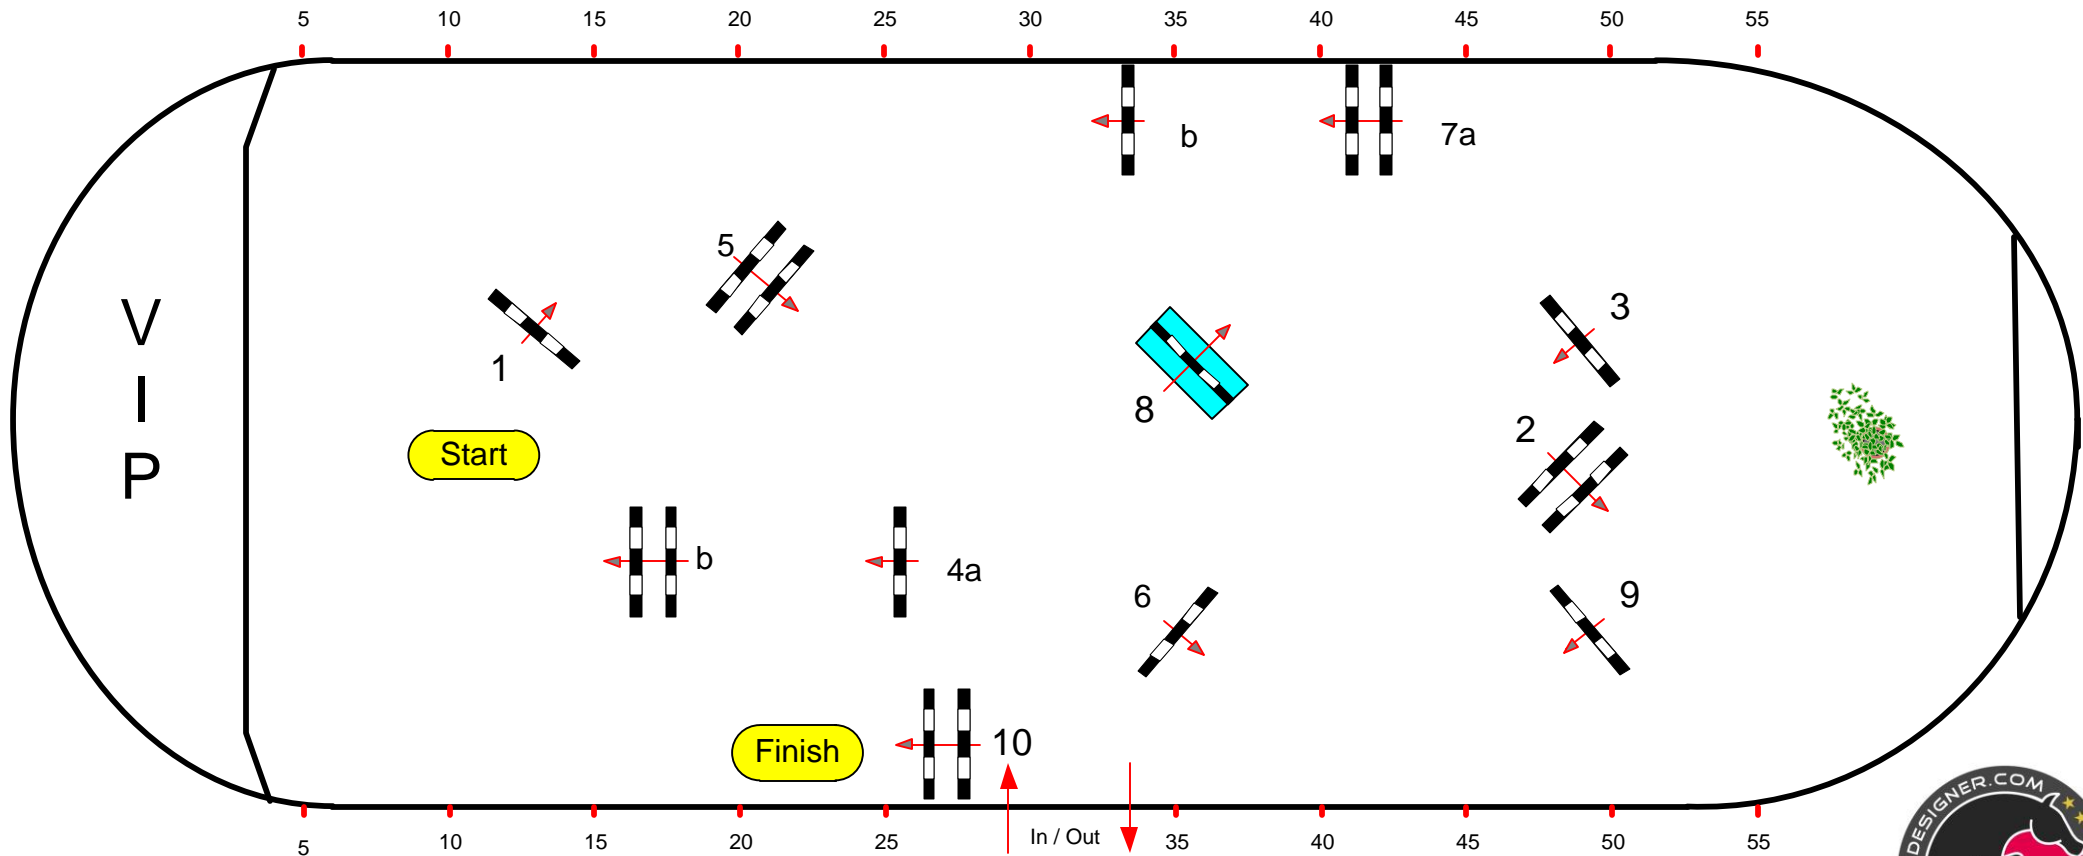

6.1

CSI*/CSIP Neumünster - Holstein - International

Medium Tour Final

Competition against the clock

Samstag, 26. Oktober 2013

Start: 20:00

Table: A	Speed: 350 m/min	Obstacles: 10	1st Jump-off: Length: 0 m	2nd Jump-off: Length: 0 m
National RG:	Length: 350 m	Efforts: 12	Time allowed: 0 sec	Time allowed: 0 sec
FEI RG / Art. 238.2.1	Time allowed: 60 sec	Penalty sec:	Time limit: 0 sec	Time limit: 0 sec
Height: 1,35 m	Time limit: 120 sec	Closed combination:		