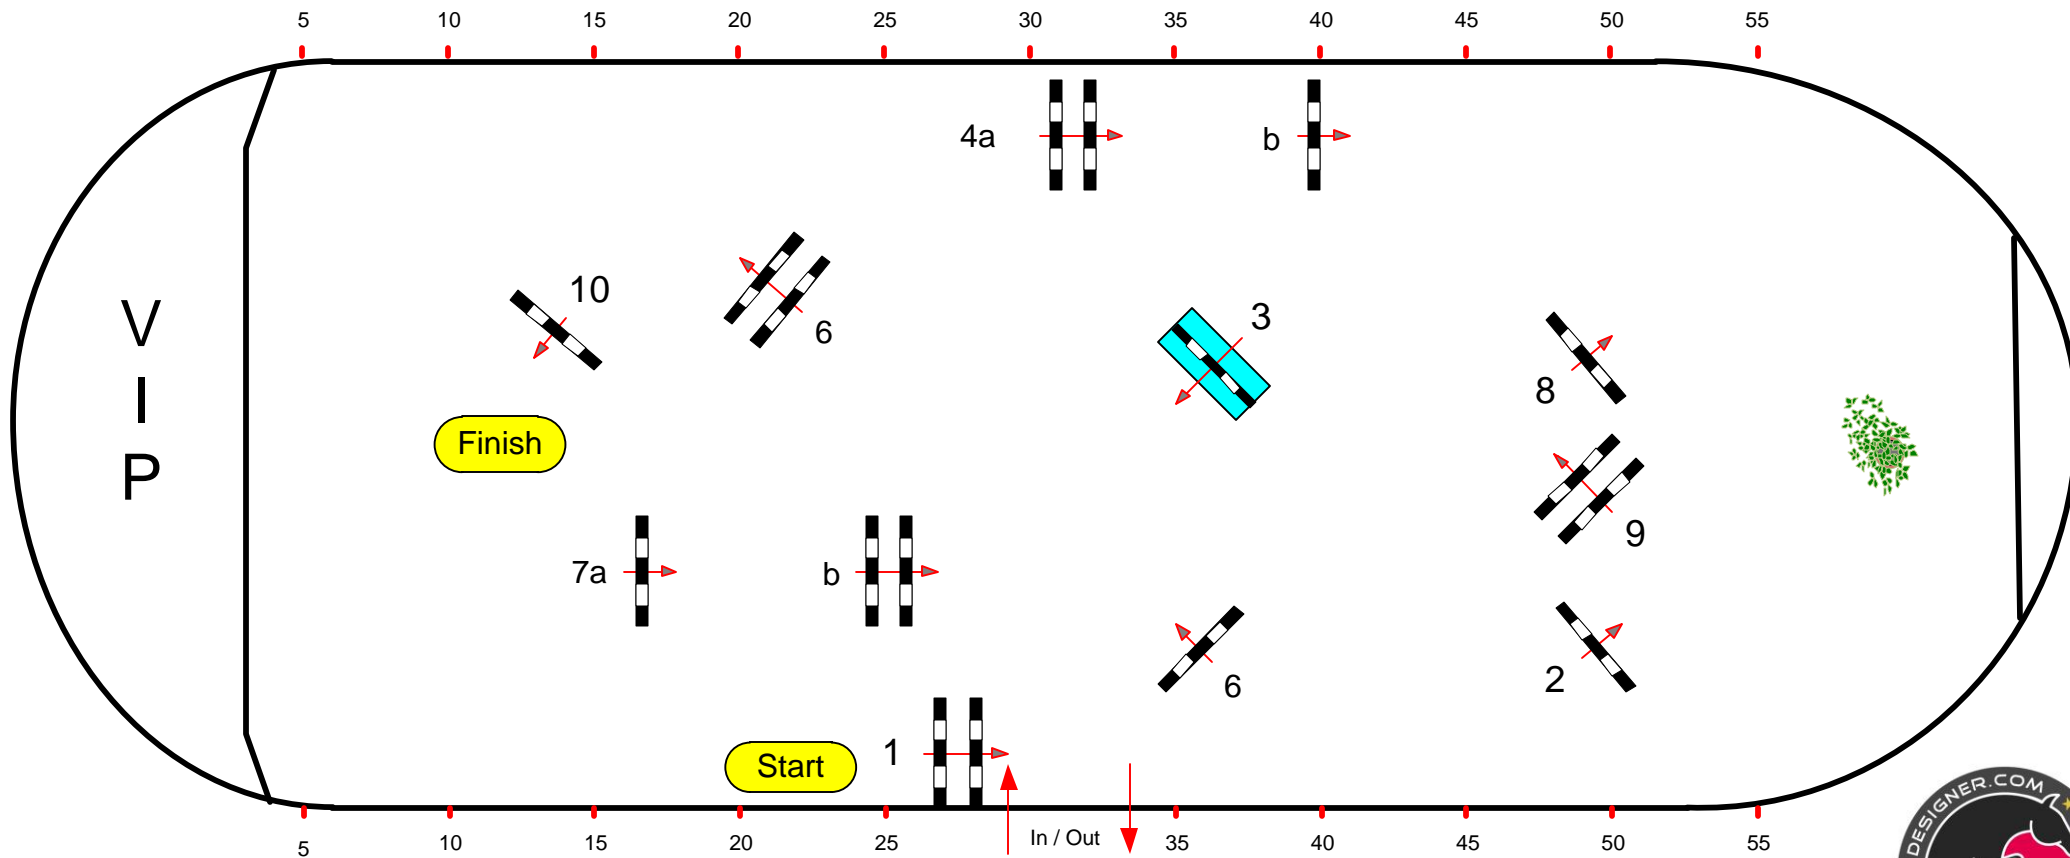

# CSI\*/CSIP Neumünster - Holstein - International

Medium Tour Final

Competition against the clock

Samstag, 26. Oktober 2013

Start: 22:00

Table: A	Speed: 350 m/min	Obstacles: 10	1st Jump-off: 0 m	2nd Jump-off: 0 m
National RG:	Length: 350 m	Efforts: 12	Length: 0 m	Length: 0 m
FEI RG / Art. 238.2.1	Time allowed: 60 sec	Penalty sec:	Time allowed: 0 sec	Time allowed: 0 sec
Height: 1,35 m	Time limit: 120 sec	Closed combination:	Time limit: 0 sec	Time limit: 0 sec