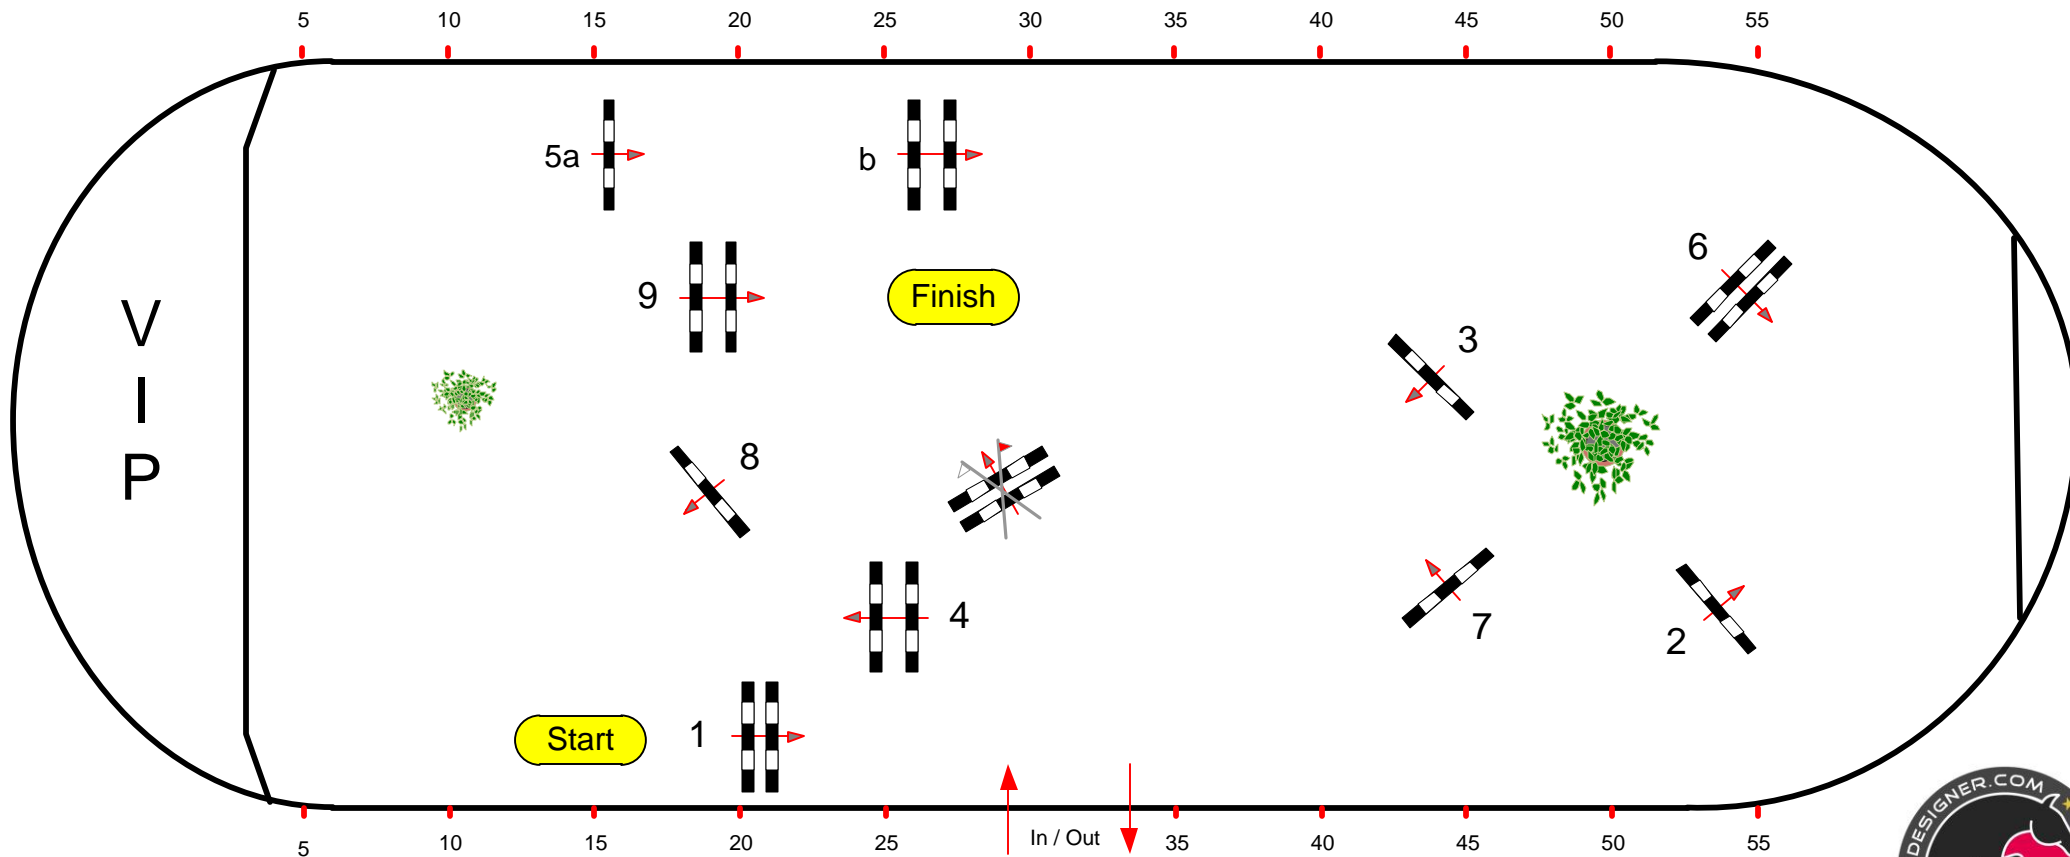

11

CSI*/CSIP Neumünster - Holstein - International

Small Tour Pony

Competition against the clock

Donnerstag, 24. Oktober 2013

Start: 19:00

Table: A	Speed: 350 m/min	Obstacles: 9	1st Jump-off: Length: 0 m	2nd Jump-off: Length: 0 m
National RG:	Length: 290 m	Efforts: 10	Time allowed: 0 sec	Time allowed: 0 sec
FEI RG / Art. 238.2.1	Time allowed: 50 sec	Penalty sec:	Time limit: 0 sec	Time limit: 0 sec
Height: 1,15 m	Time limit: 100 sec	Closed combination:		