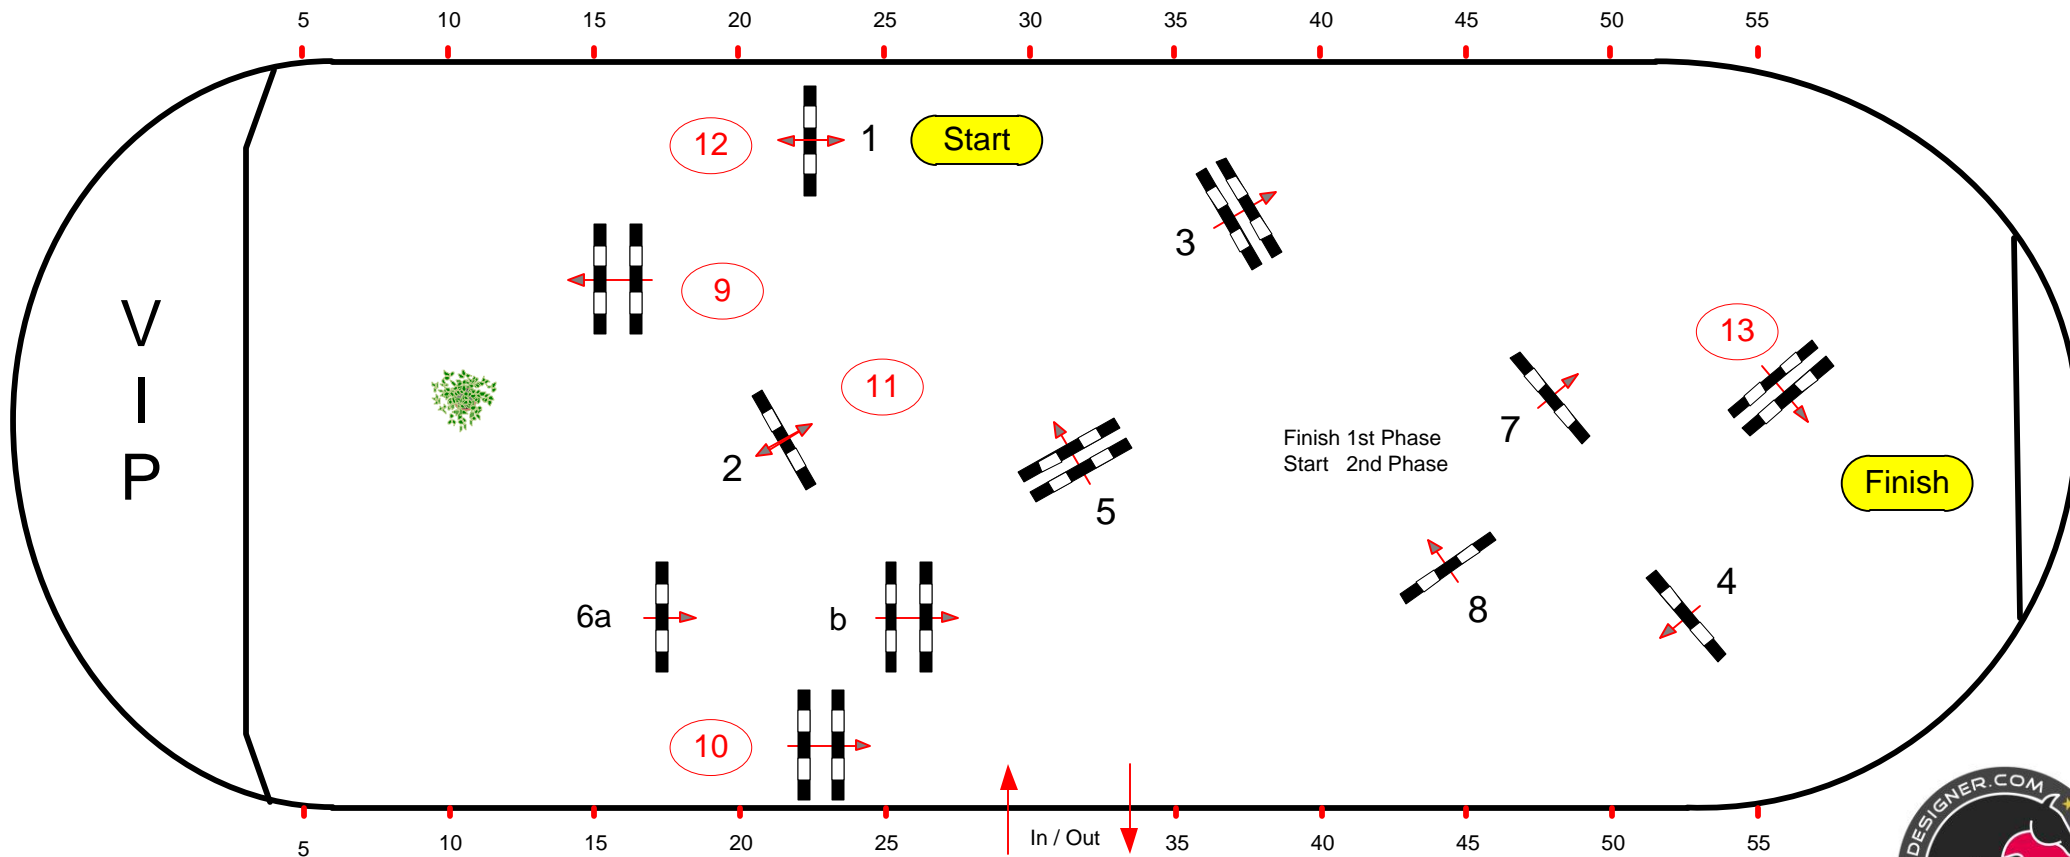

# CSI\*/CSIP Neumünster - Holstein - International

Small Tour Pony

Competition in two Phases

Freitag, 25. Oktober 2013

Start: 11:30

Table: A  
National RG:  
FEI RG / Art. 274.5.3  
Height: 1,15 m

Speed: 350 m/min  
Length: 260 m  
Time allowed: 45 sec  
Time limit: 90 sec

Obstacles: 8  
Efforts: 9  
Penalty sec:  
Closed combination:

2nd Phase: 9-10-11-12-13  
Length: 200 m  
Time allowed: 35 sec  
Time limit: 70 sec

2nd Jump-off:  
Length: 0 m  
Time allowed: 0 sec  
Time limit: 0 sec