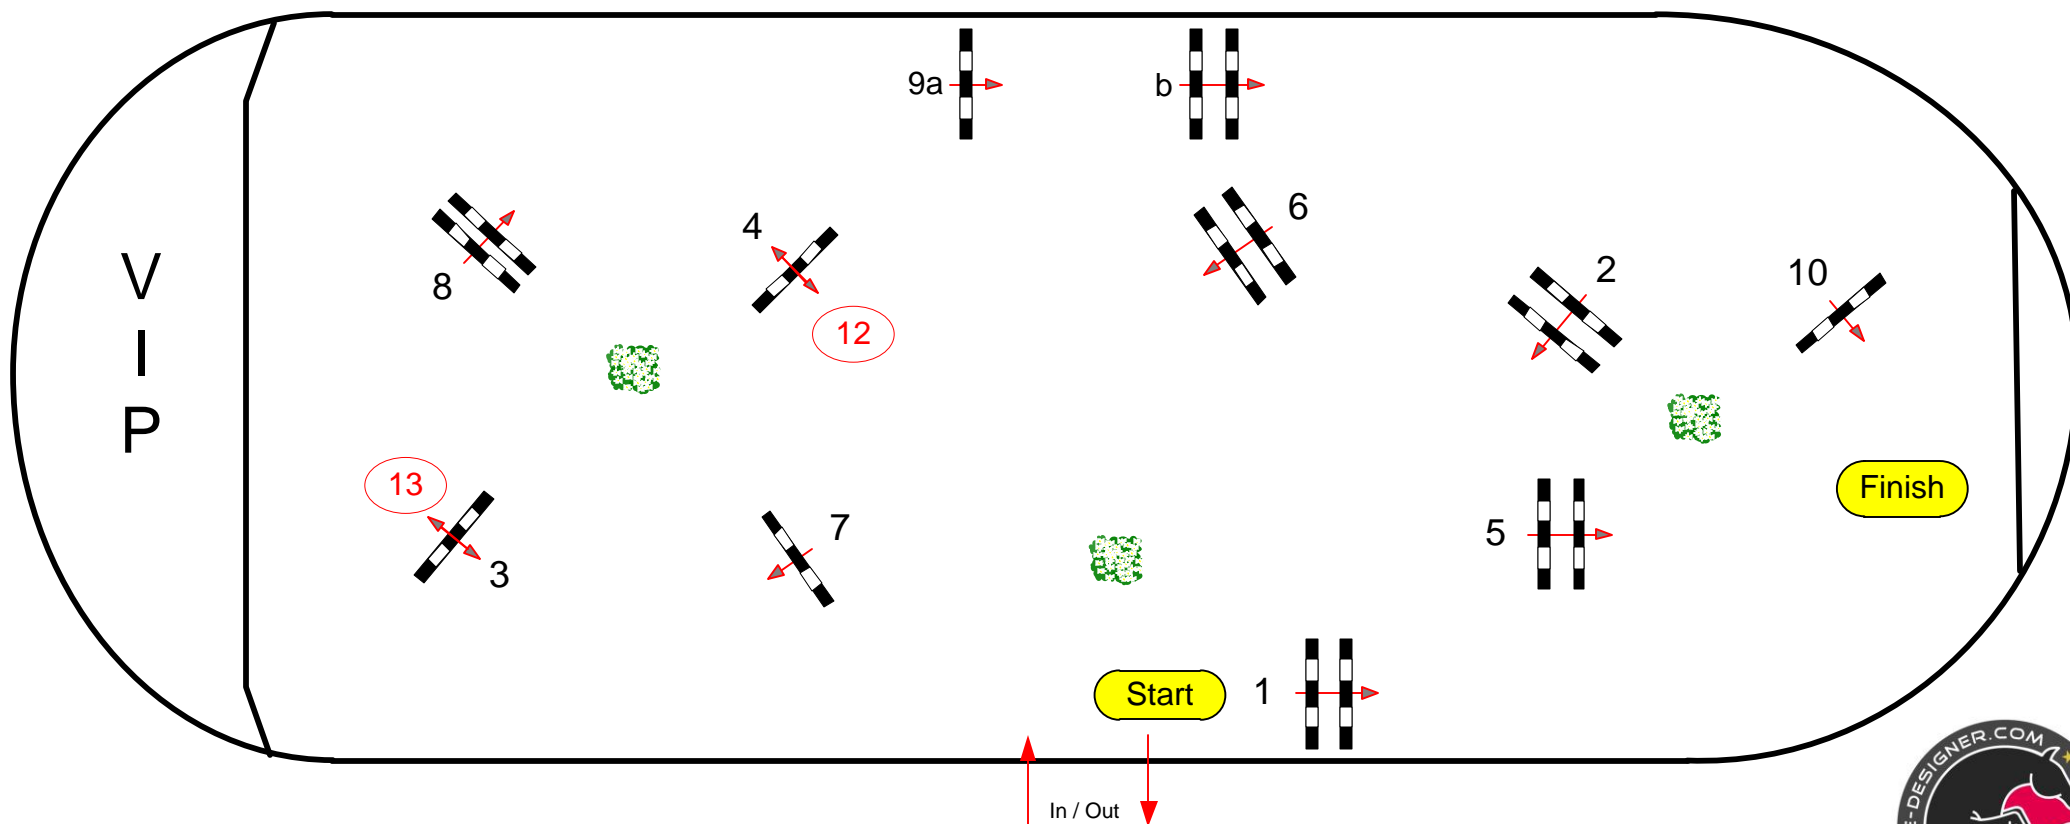

13

CSI*/CSIP Neumünster - Holstein - International

Pony Small Tour Final Competition with one jump-off

Freitag, 25. Oktober 2013

Start: 13:30

Table: A	Speed: 350 m/min	Obstacles: 10	1st Jump-off: 5-6-9a-9b-12-13-1	2nd Jump-off:
National RG:	Length: 325 m	Efforts: 11	Length: 235 m	Length: 0 m
FEI RG / Art. 238.2.2	Time allowed: 56 sec	Penalty sec:	Time allowed: 41 sec	Time allowed: 0 sec
Height: 1,15 m	Time limit: 112 sec	Closed combination:	Time limit: 82 sec	Time limit: 0 sec