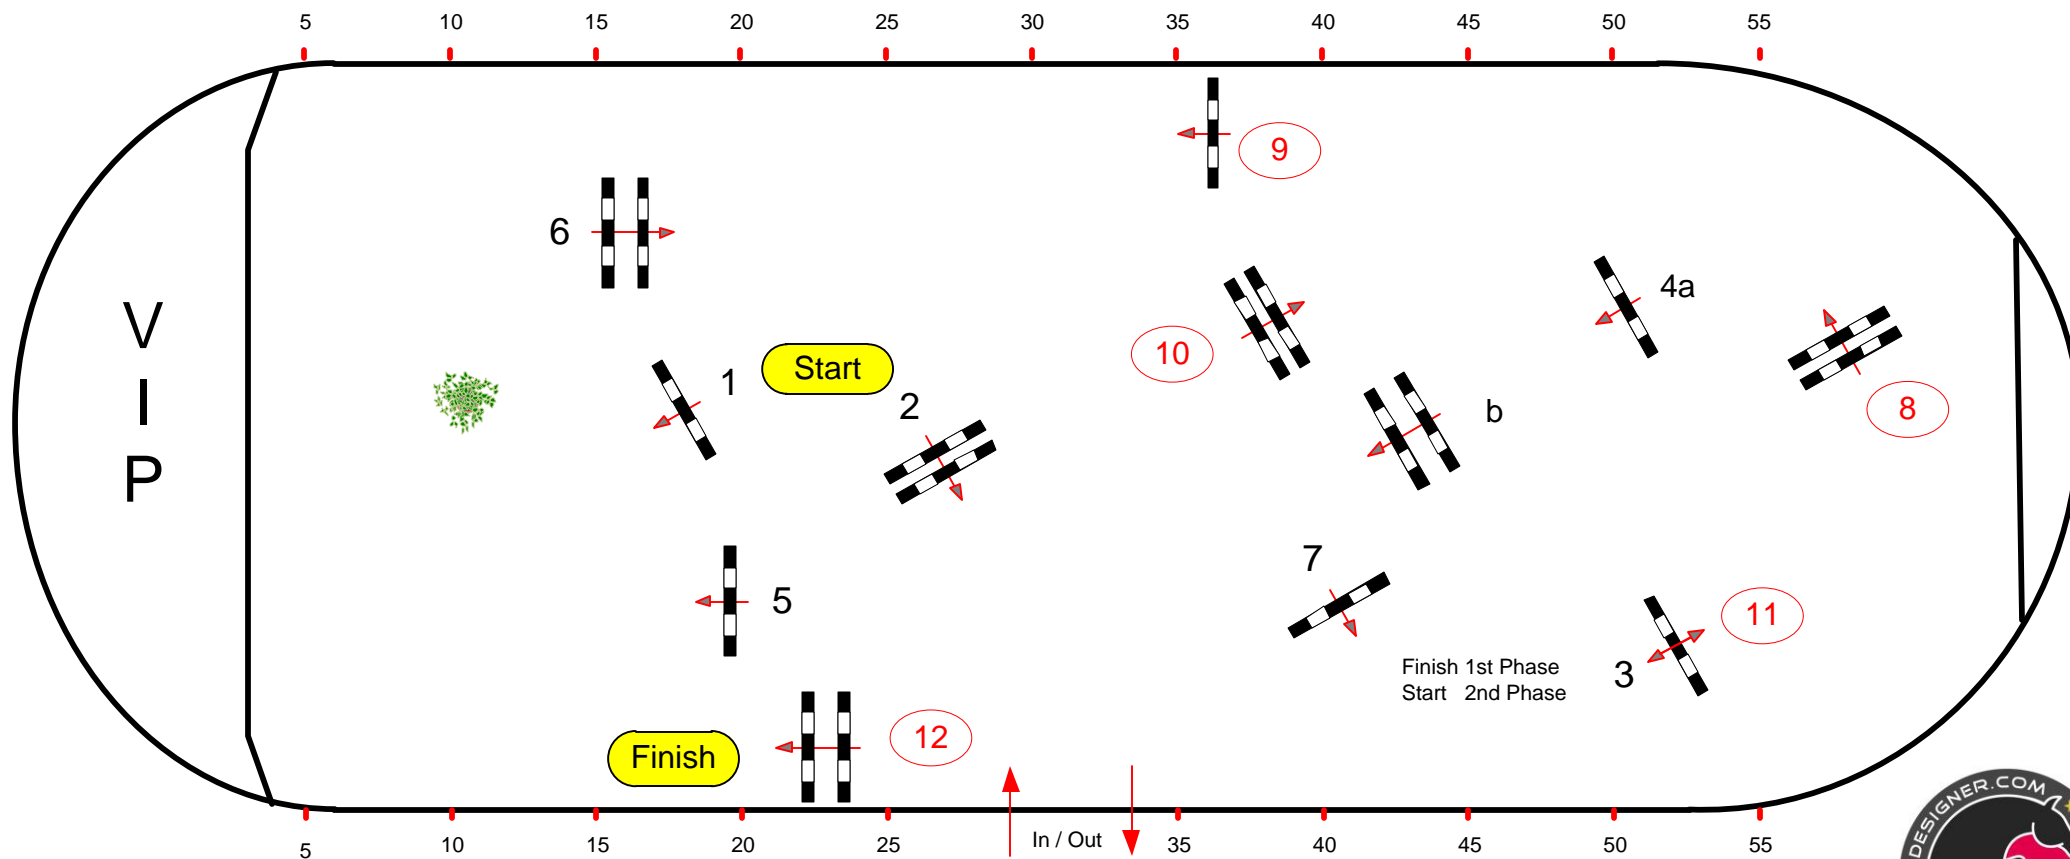

14

CSI*/CSIP Neumünster - Holstein - International

Big Tour Pony

Competition in two Phases

Freitag, 25. Oktober 2013

Start: 13:30

Table: A	Speed: 350 m/min	Obstacles: 7	2nd Phase: 8-9-10-11-12	2nd Jump-off:
National RG:	Length: 225 m	Efforts: 8	Length: 180 m	Length: 0 m
FEI RG / Art. 274.5.3	Time allowed: 39 sec	Penalty sec:	Time allowed: 31 sec	Time allowed: 0 sec
Height: 1,20 m	Time limit: 78 sec	Closed combination:	Time limit: 62 sec	Time limit: 0 sec