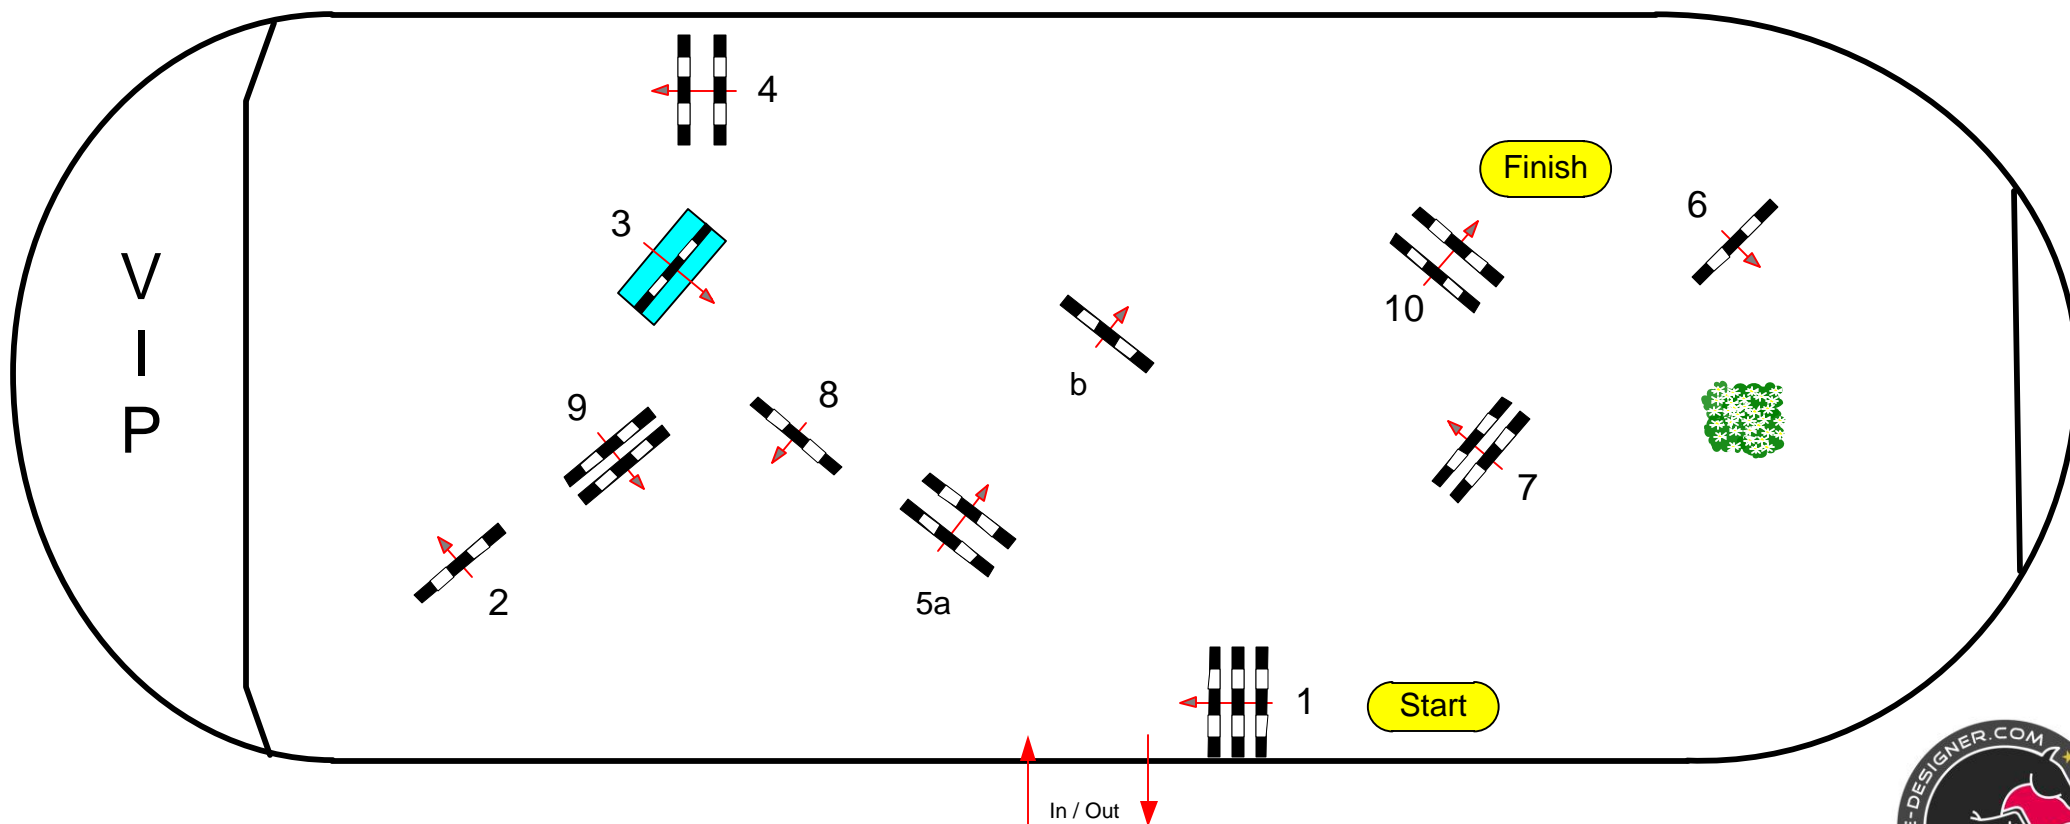

# CSI\*/CSIP Neumünster - Holstein - International

Pony Big Tour

Competition against the clock

Freitag, 25. Oktober 2013

Start: 11:30

Table: A	Speed: 350 m/min	Obstacles: 10	1st Jump-off: Length: 0 m	2nd Jump-off: Length: 0 m
National RG:	Length: 345 m	Efforts: 11	Time allowed: 0 sec	Time allowed: 0 sec
FEI RG / Art. 238.2.1	Time allowed: 60 sec	Penalty sec:	Time limit: 0 sec	Time limit: 0 sec
Height: 1,25 m	Time limit: 120 sec	Closed combination:		